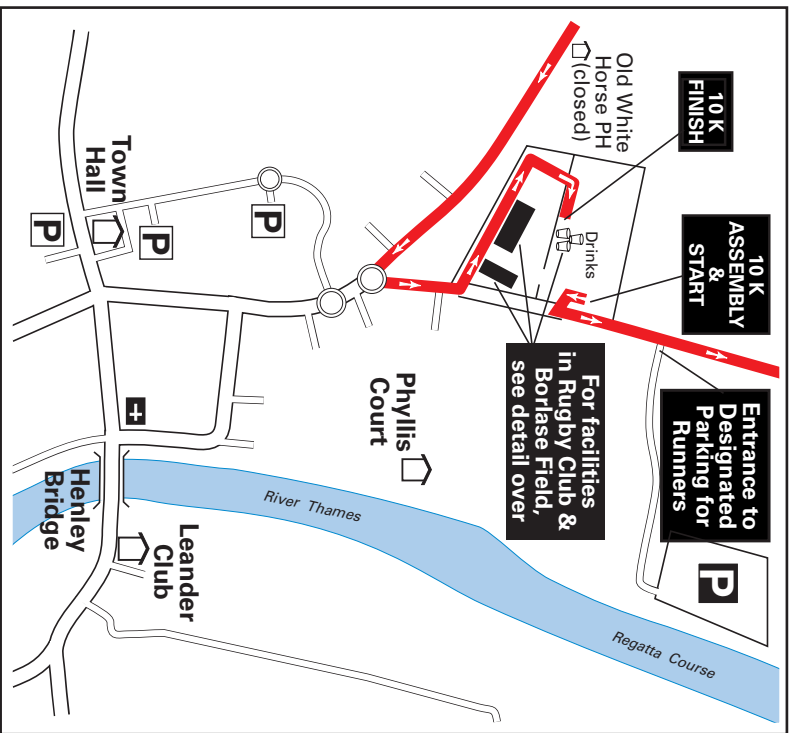

Henley Standard

10k

course map

Race starts at 9:30am from
Henley Rugby Club RG9 2JA

NOTE:
START TIME IS
9:30am

Kilometre markers on the map are approximate.
Kilometre markers on the course will be accurate.