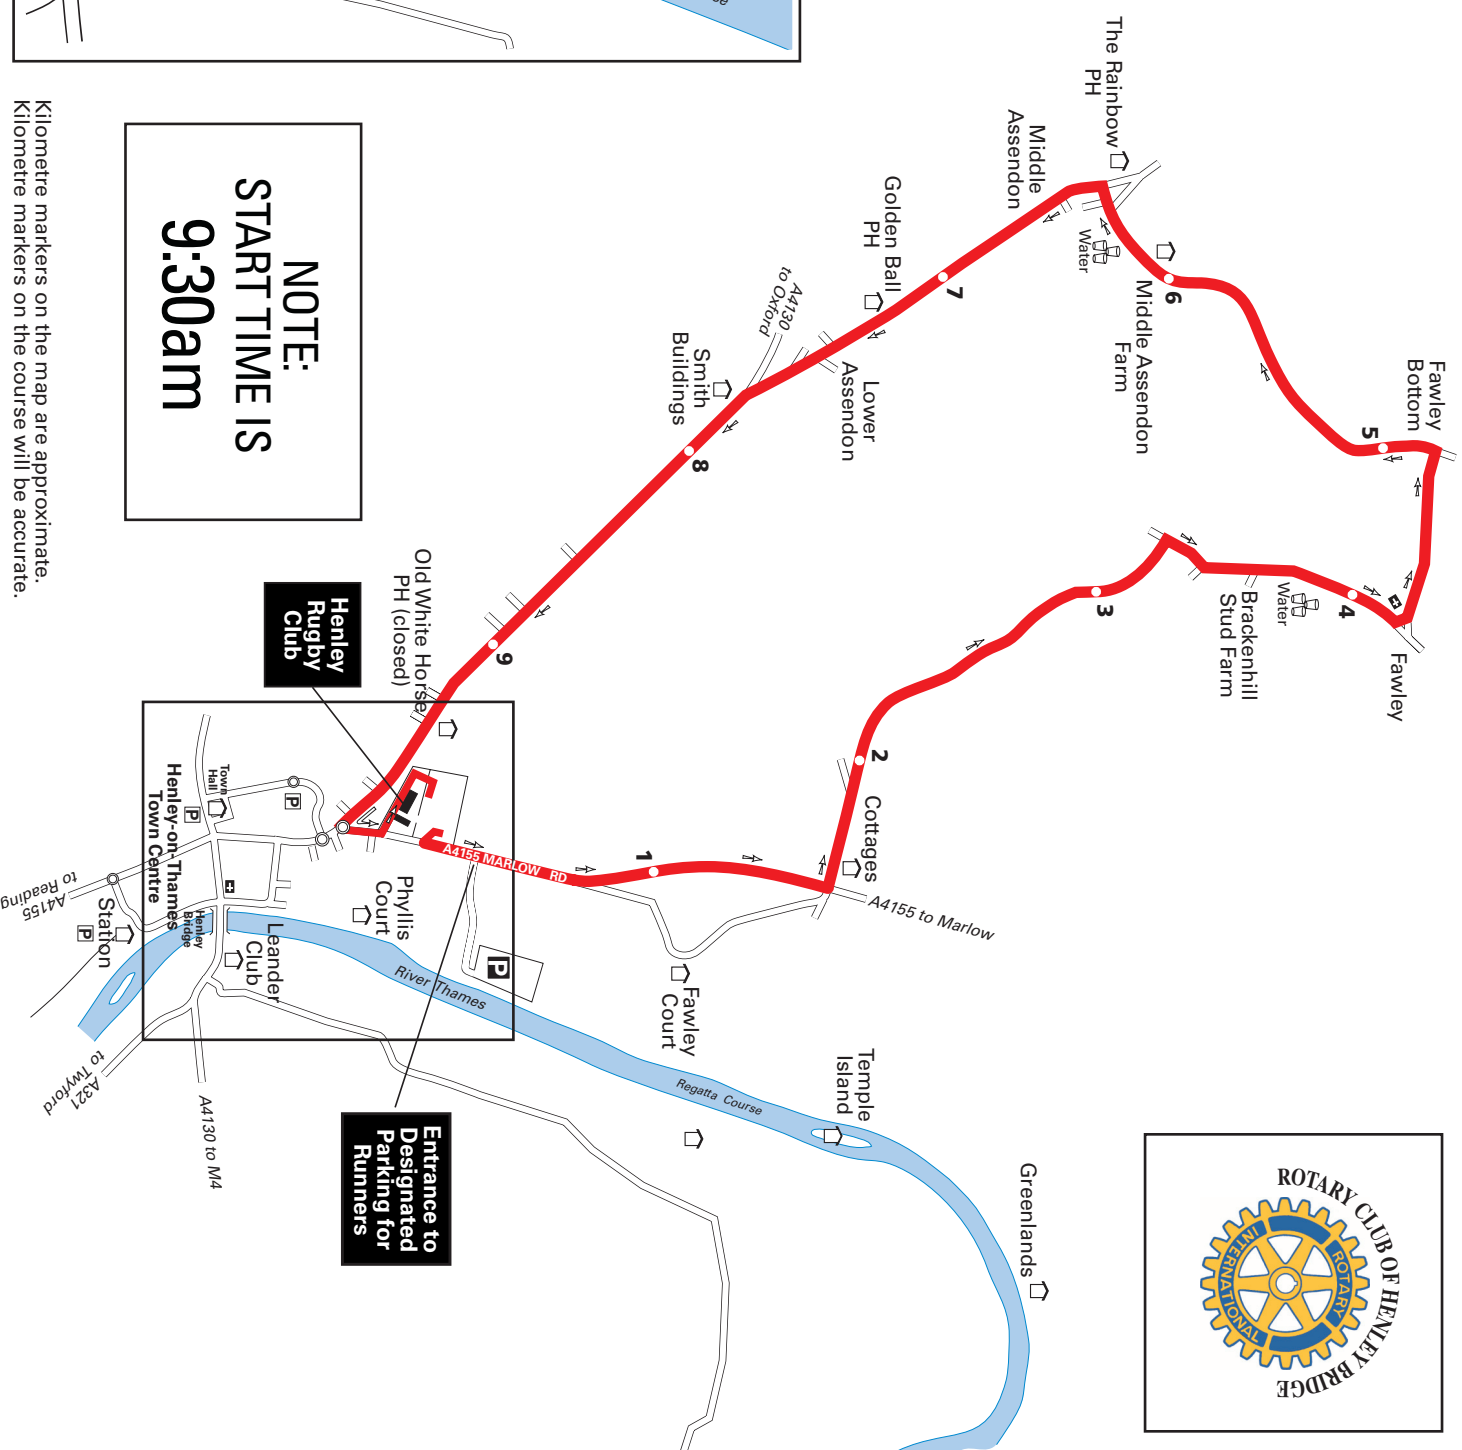

Henley Standard

10k

course map

Race starts at 9:30am from
Henley Rugby Club RG9 2JA

NOTE:
START TIME IS
9:30am

Kilometre markers on the map are approximate.
Kilometre markers on the course will be accurate.