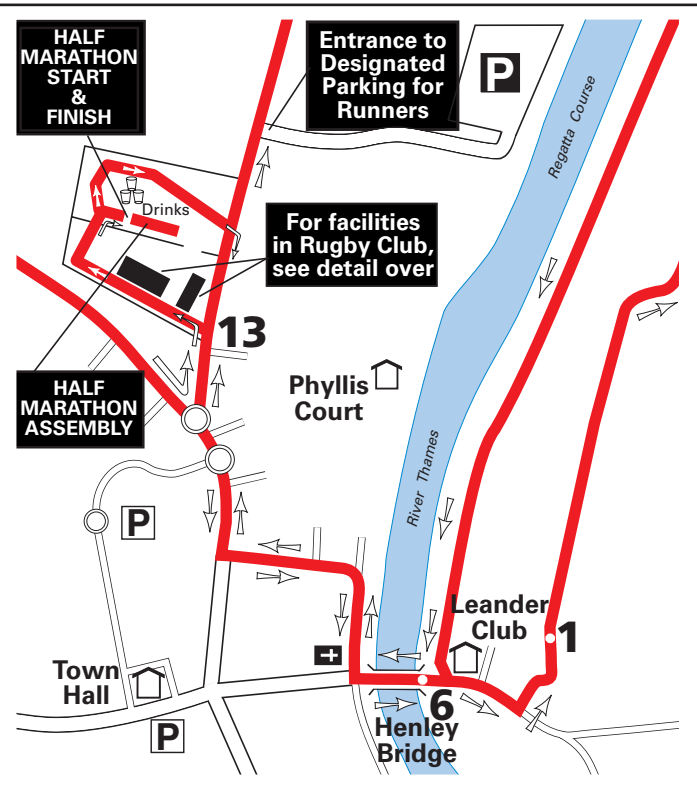

Henley Half Marathon

Sunday 11th October 2009

Race starts at 9:30am from
Henley Rugby Club

**START TIME
FOR 2009
9:30am**

Mile markers on the map are approximate.
Mile markers on the course will be accurate.