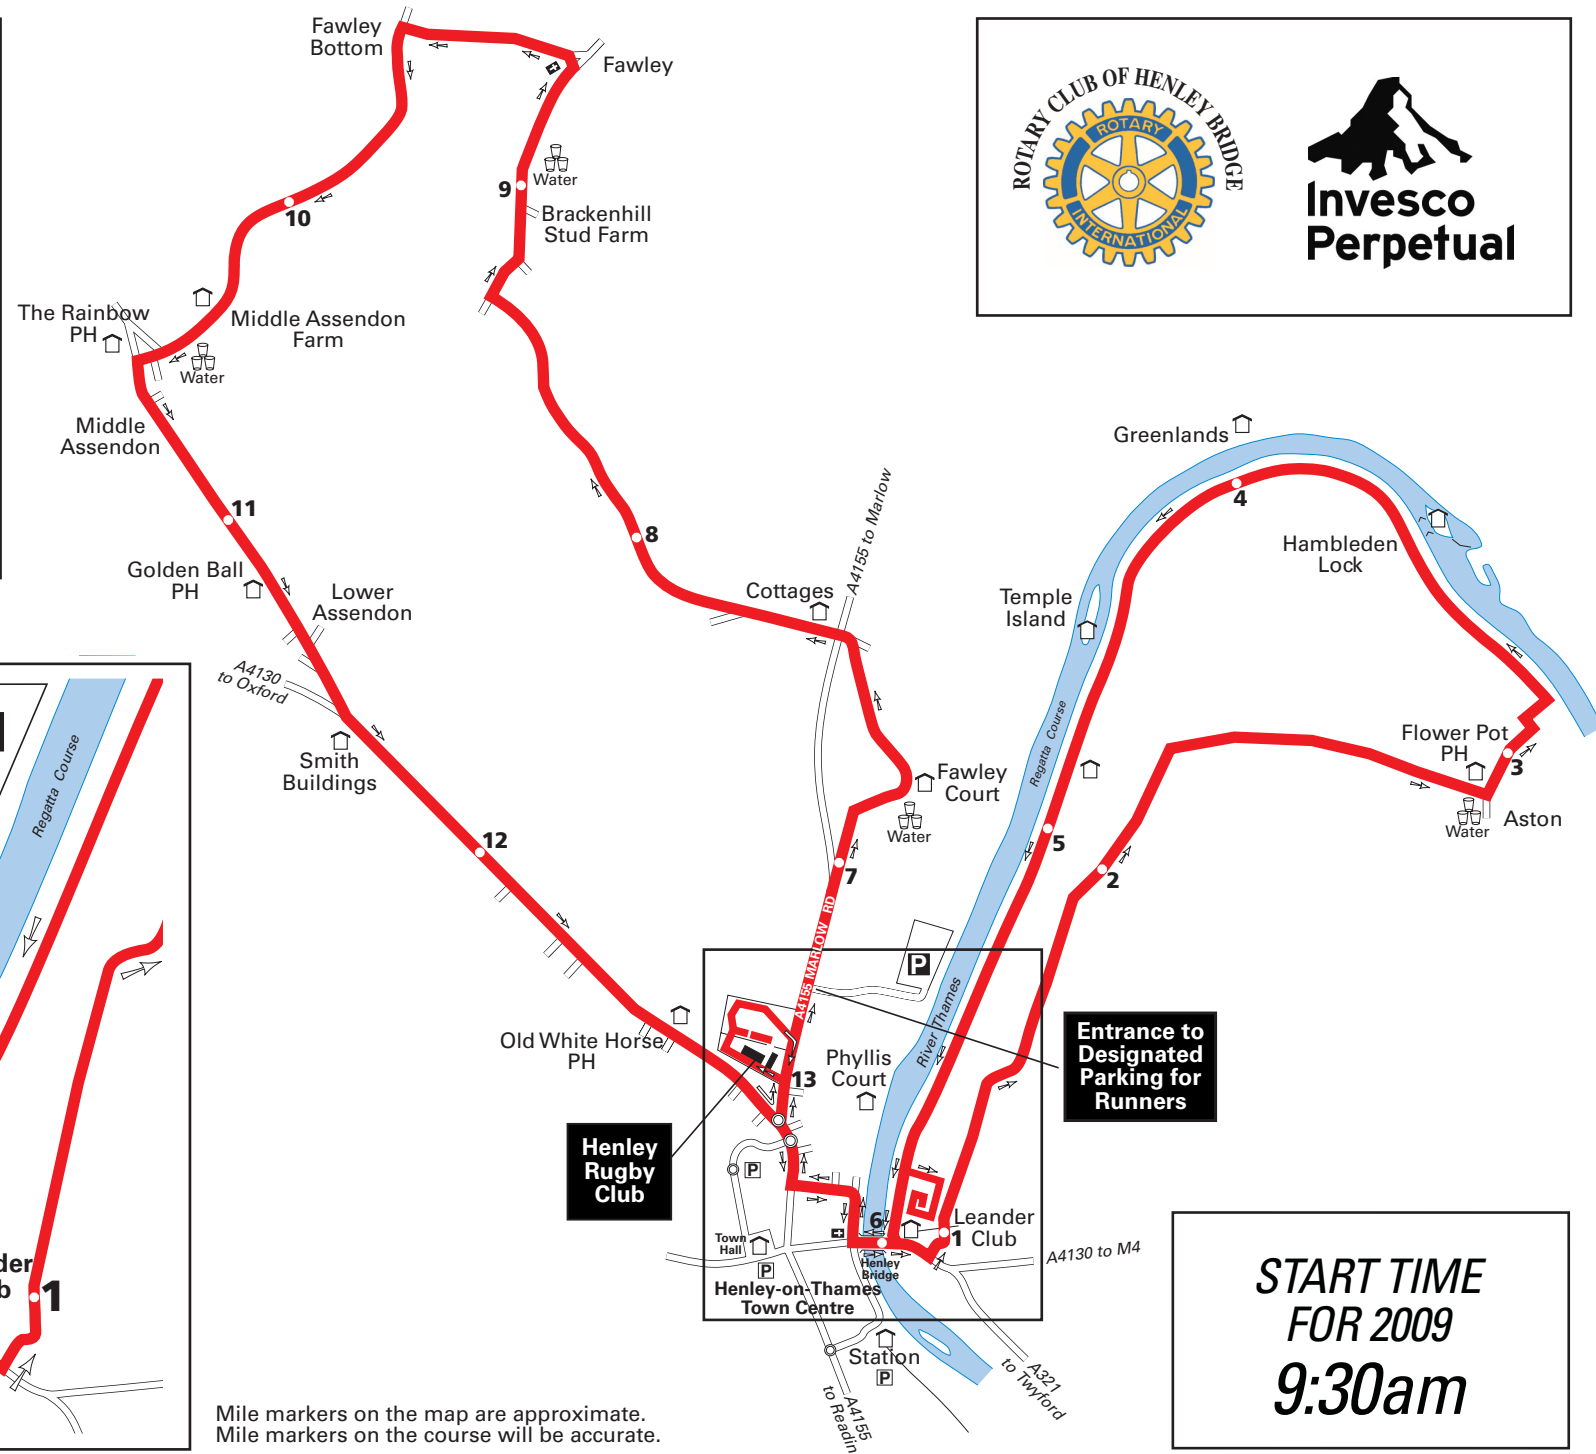

Henley Half Marathon

Sunday 11th October 2009

Race starts at 9:30am from
Henley Rugby Club

**START TIME
FOR 2009
9:30am**

Mile markers on the map are approximate.
Mile markers on the course will be accurate.